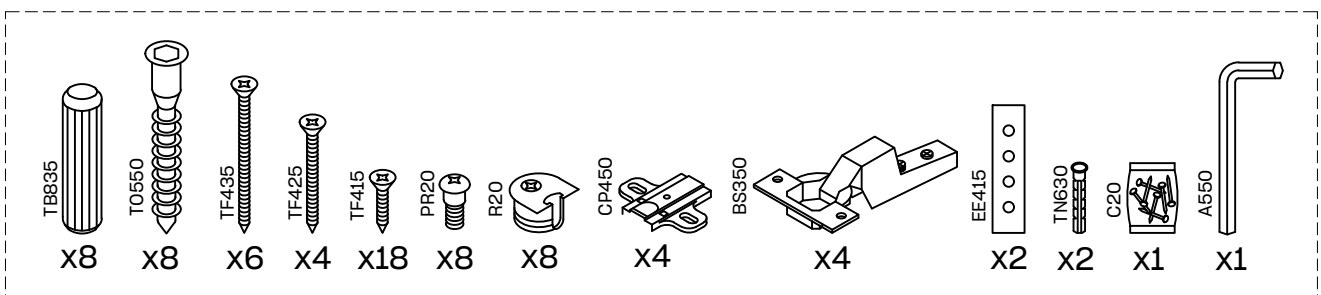

BH23-010 x1

---

Libe módulo cajón 39x30 x2

---

BH23-004 x2

---

Libe módulo cajón 78x30 x2

---

BH23-004 x2

---

Libe encimera 78 x1

---

BH20-036 x1

---

Libe estructura vitrina 2/1 x1

Libe estructura vitrina 2/2 x1

BH23-010 x1

1  x 4  x 8  x 8

2  x 4

L U F E

3  x 4

4  x 8

L U F E

5  x 8