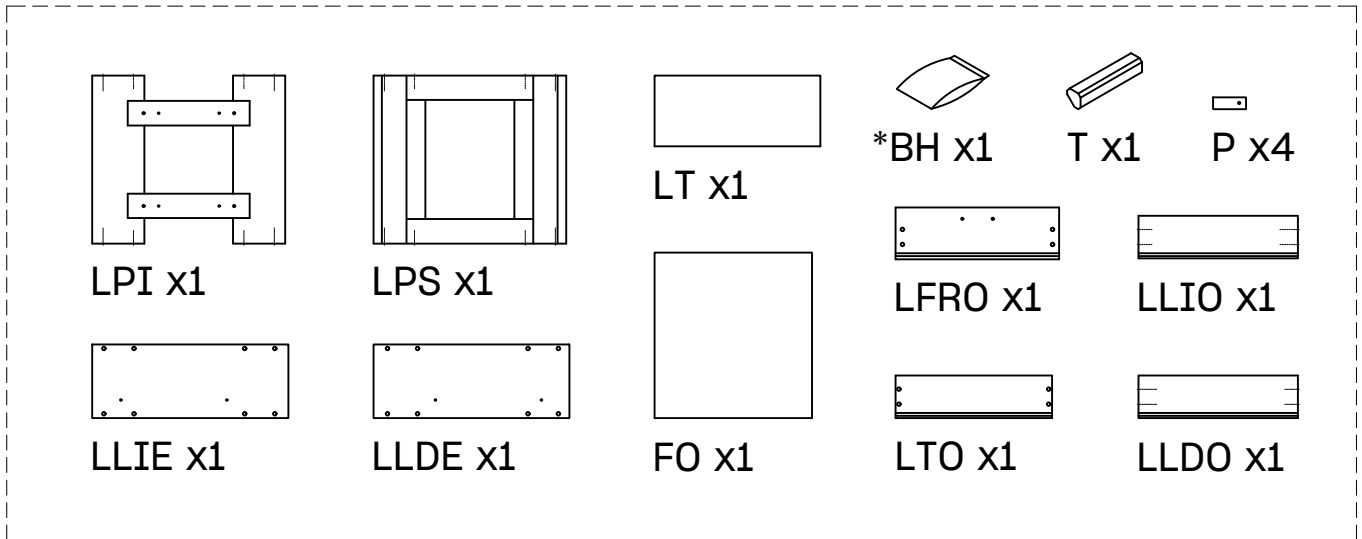

Libe módulo cajón 39x20 x2