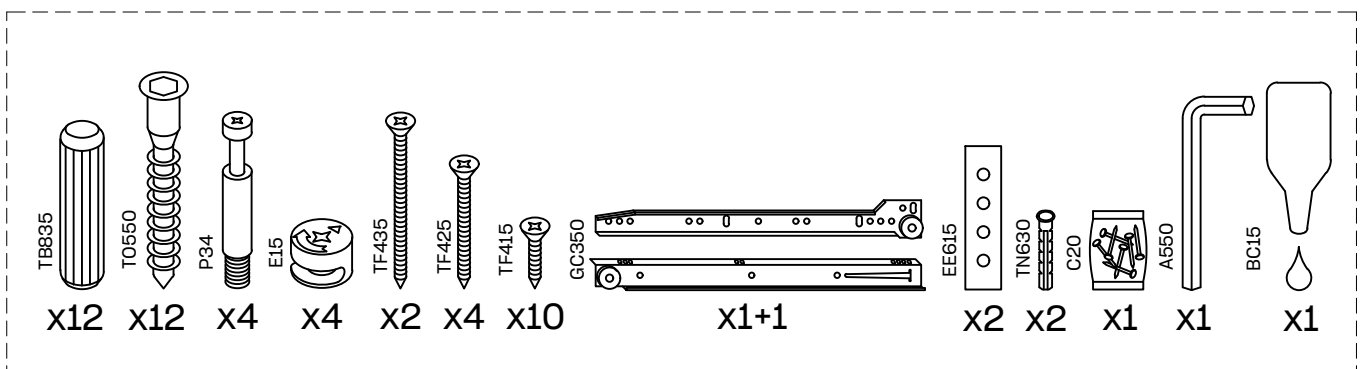

BH23-004 x2