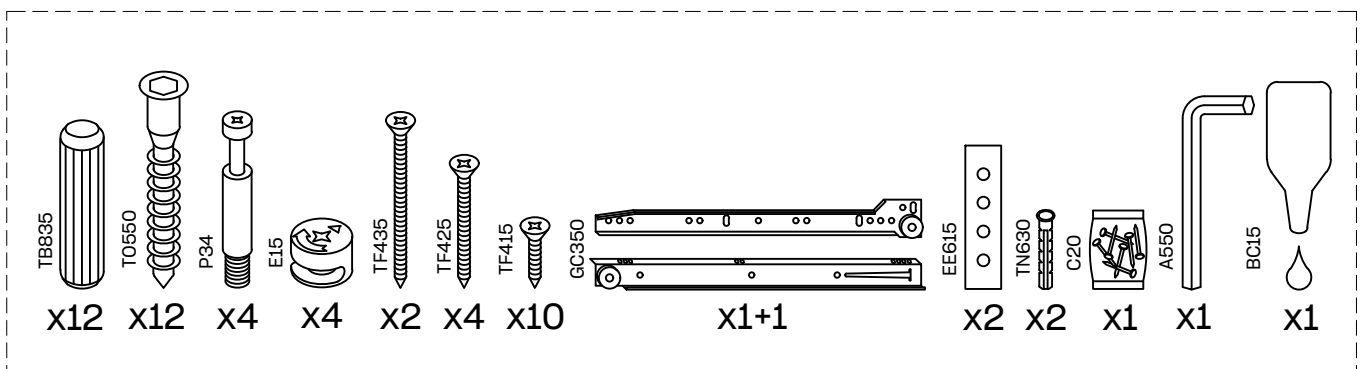

BH23-004 x1