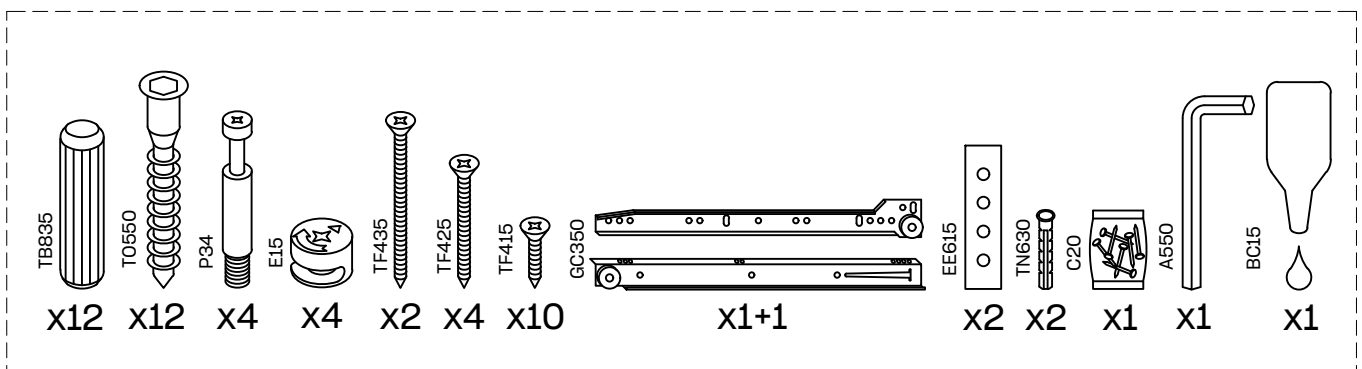

BH23-004 x2