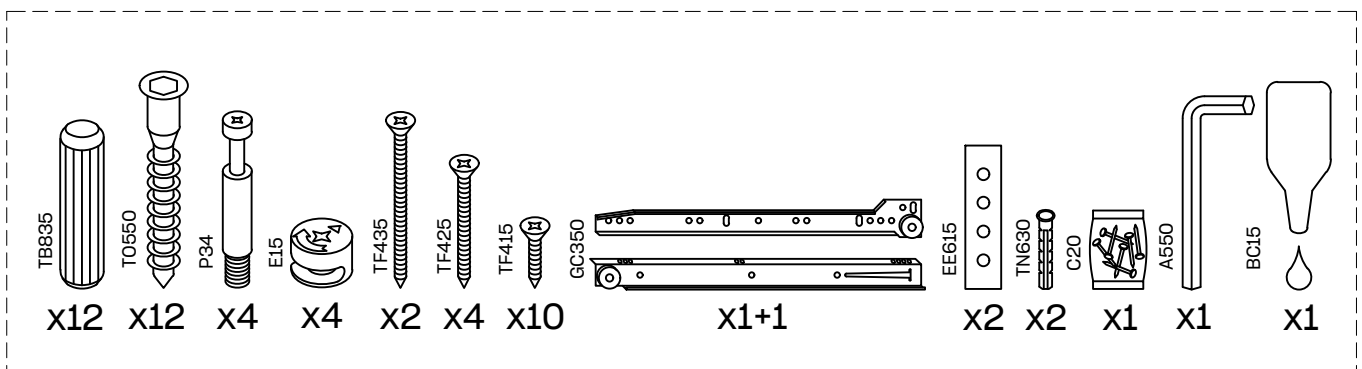

BH23-004 x2